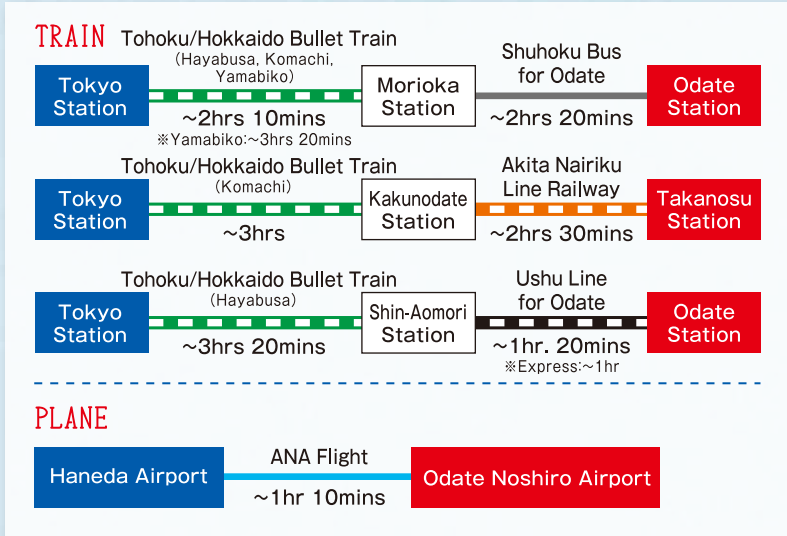

ACCESS MAP

FROM TOKYO

FROM SENDAI

FROM HAKODATE

FROM HANAMAKI