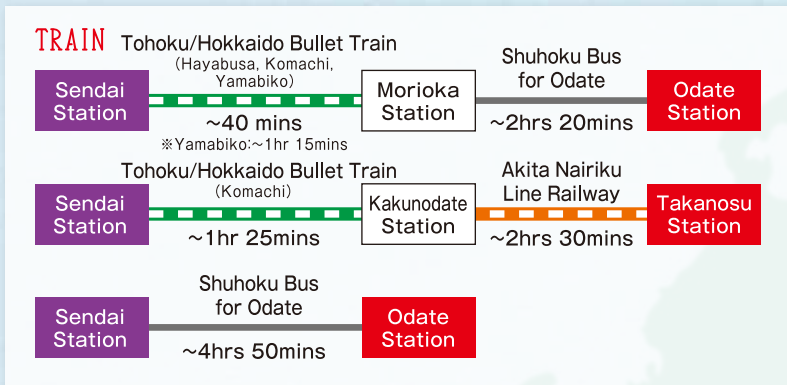

ACCESS MAP

FROM TOKYO

FROM SENDAI

FROM HAKODATE

FROM HANAMAKI